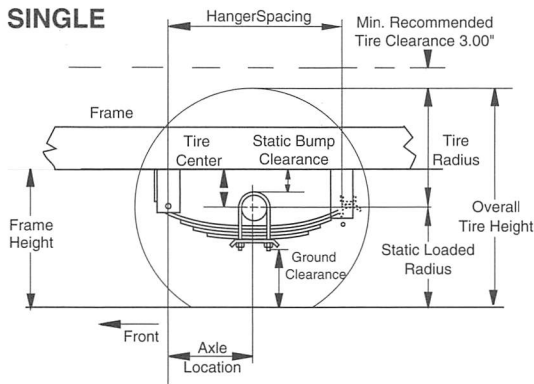

Suspension Dimensions – Kits for 3" Wide Springs

10-15K Single Axle HAP-103-00

Part No.	Qty	Description
028-067-04	2	Front Hanger
030-066-01	2	Rear Hanger
007-169-00	2	Spring Eye Bolt
007-095-00	2	Keeper Bolt
006-046-00	2	Locknut
006-112-00	2	Locknut
059-203-00	1	Instruction Sheet

10-15K Single Axle HAP-103-00

Front Hanger Spacing	27.4
Static Bump Clearance	2.9
Tire Center	6.0
Axle Location	14.0

10-15K Triple Axle

HAP-203-01 HAP-203-02 HAP-203-03

Front Hanger Spacing	33.0	35.1	38.3
Center Hanger Spacing	38.0	42.3	48.5
Rear Hanger Spacing	32.4	34.6	37.7
Static Bump Clearance	2.0	2.0	2.0
Tire Center	5.1	5.1	5.1
Axle Location	14.0	14.0	14.0
Front Axle Spacing	38.0	42.3	48.5
Rear Axle Spacing	38.0	42.3	48.5

10-15K Axle Assemblies

38" 42.25" 48.50"

For single axle assemblies use (1) HAP-103-00

Tandem	(1) HAP-103-00	(1) HAP-103-00	(1) HAP-103-00
	(1) HAP-203-01	(1) HAP-203-02	(1) HAP-203-03
Triple	(1) HAP-103-00	(1) HAP-103-00	(1) HAP-103-00
	(2) HAP-203-01	(2) HAP-203-02	(2) HAP-203-03

10-15K 38" Multi-Axle

Conversion Kit HAP-203-01

Part No.	Qty	Description
029-043-02	2	Center Hanger
013-107-07	2	Equalizer
007-169-00	2	Spring Eye Bolt
007-095-00	2	Keeper Bolt
007-170-00	2	Equalizer Bolt
006-046-00	2	Locknut
006-072-00	2	Locknut
006-112-00	2	Locknut
059-203-00	1	Instruction Sheet