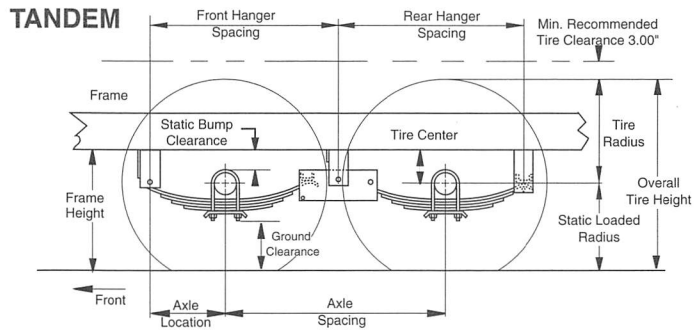

Suspension Dimensions – Kits for 3" Wide Springs

10-15K Single Axle HAP-103-00

Part No.	Qty	Description
028-067-04	2	Front Hanger
030-066-01	2	Rear Hanger
007-169-00	2	Spring Eye Bolt
007-095-00	2	Keeper Bolt
006-046-00	2	Locknut
006-112-00	2	Locknut
059-203-00	1	Instruction Sheet

10-15K Single Axle HAP-103-00

Front Hanger Spacing	27.4
Static Bump Clearance	2.9
Tire Center	6.0
Axle Location	14.0

10-15K Triple Axle

HAP-203-01 HAP-203-02 HAP-203-03

Front Hanger Spacing	33.0	35.1	38.3
Center Hanger Spacing	38.0	42.3	48.5
Rear Hanger Spacing	32.4	34.6	37.7
Static Bump Clearance	2.0	2.0	2.0
Tire Center	5.1	5.1	5.1
Axle Location	14.0	14.0	14.0
Front Axle Spacing	38.0	42.3	48.5
Rear Axle Spacing	38.0	42.3	48.5

10-15K Axle Assemblies

38" 42.25" 48.50"

For single axle assemblies use (1) HAP-103-00

Tandem	(1) HAP-103-00	(1) HAP-103-00	(1) HAP-103-00
	(1) HAP-203-01	(1) HAP-203-02	(1) HAP-203-03
Triple	(1) HAP-103-00	(1) HAP-103-00	(1) HAP-103-00
	(2) HAP-203-01	(2) HAP-203-02	(2) HAP-203-03