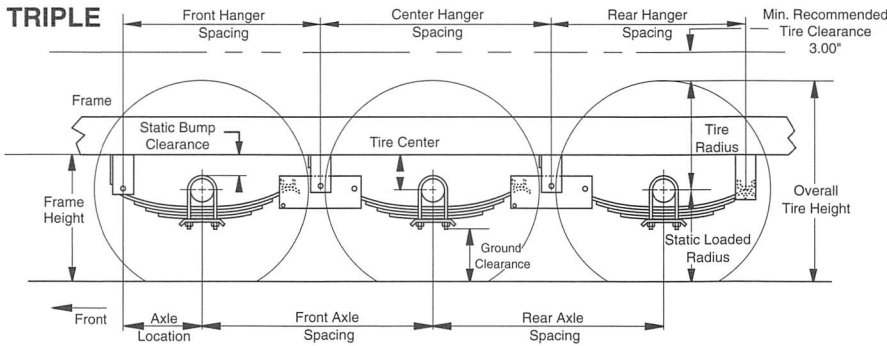

Suspension Dimensions – Kits for 3" Wide Springs

10-15K Single Axle HAP-103-00

Part No.	Qty	Description
028-067-04	2	Front Hanger
030-066-01	2	Rear Hanger
007-169-00	2	Spring Eye Bolt
007-095-00	2	Keeper Bolt
006-046-00	2	Locknut
006-112-00	2	Locknut
059-203-00	1	Instruction Sheet

10-15K Single Axle HAP-103-00

Front Hanger Spacing	27.4
Static Bump Clearance	2.9
Tire Center	6.0
Axle Location	14.0

10-15K Triple Axle

HAP-203-01 HAP-203-02 HAP-203-03

Front Hanger Spacing	33.0	35.1	38.3
Center Hanger Spacing	38.0	42.3	48.5
Rear Hanger Spacing	32.4	34.6	37.7
Static Bump Clearance	2.0	2.0	2.0
Tire Center	5.1	5.1	5.1
Axle Location	14.0	14.0	14.0
Front Axle Spacing	38.0	42.3	48.5
Rear Axle Spacing	38.0	42.3	48.5

10-15K Axle Assemblies

38" 42.25" 48.50"

For single axle assemblies use (1) HAP-103-00

Tandem	(1) HAP-103-00	(1) HAP-103-00	(1) HAP-103-00
	(1) HAP-203-01	(1) HAP-203-02	(1) HAP-203-03
Triple	(1) HAP-103-00	(1) HAP-103-00	(1) HAP-103-00
	(2) HAP-203-01	(2) HAP-203-02	(2) HAP-203-03